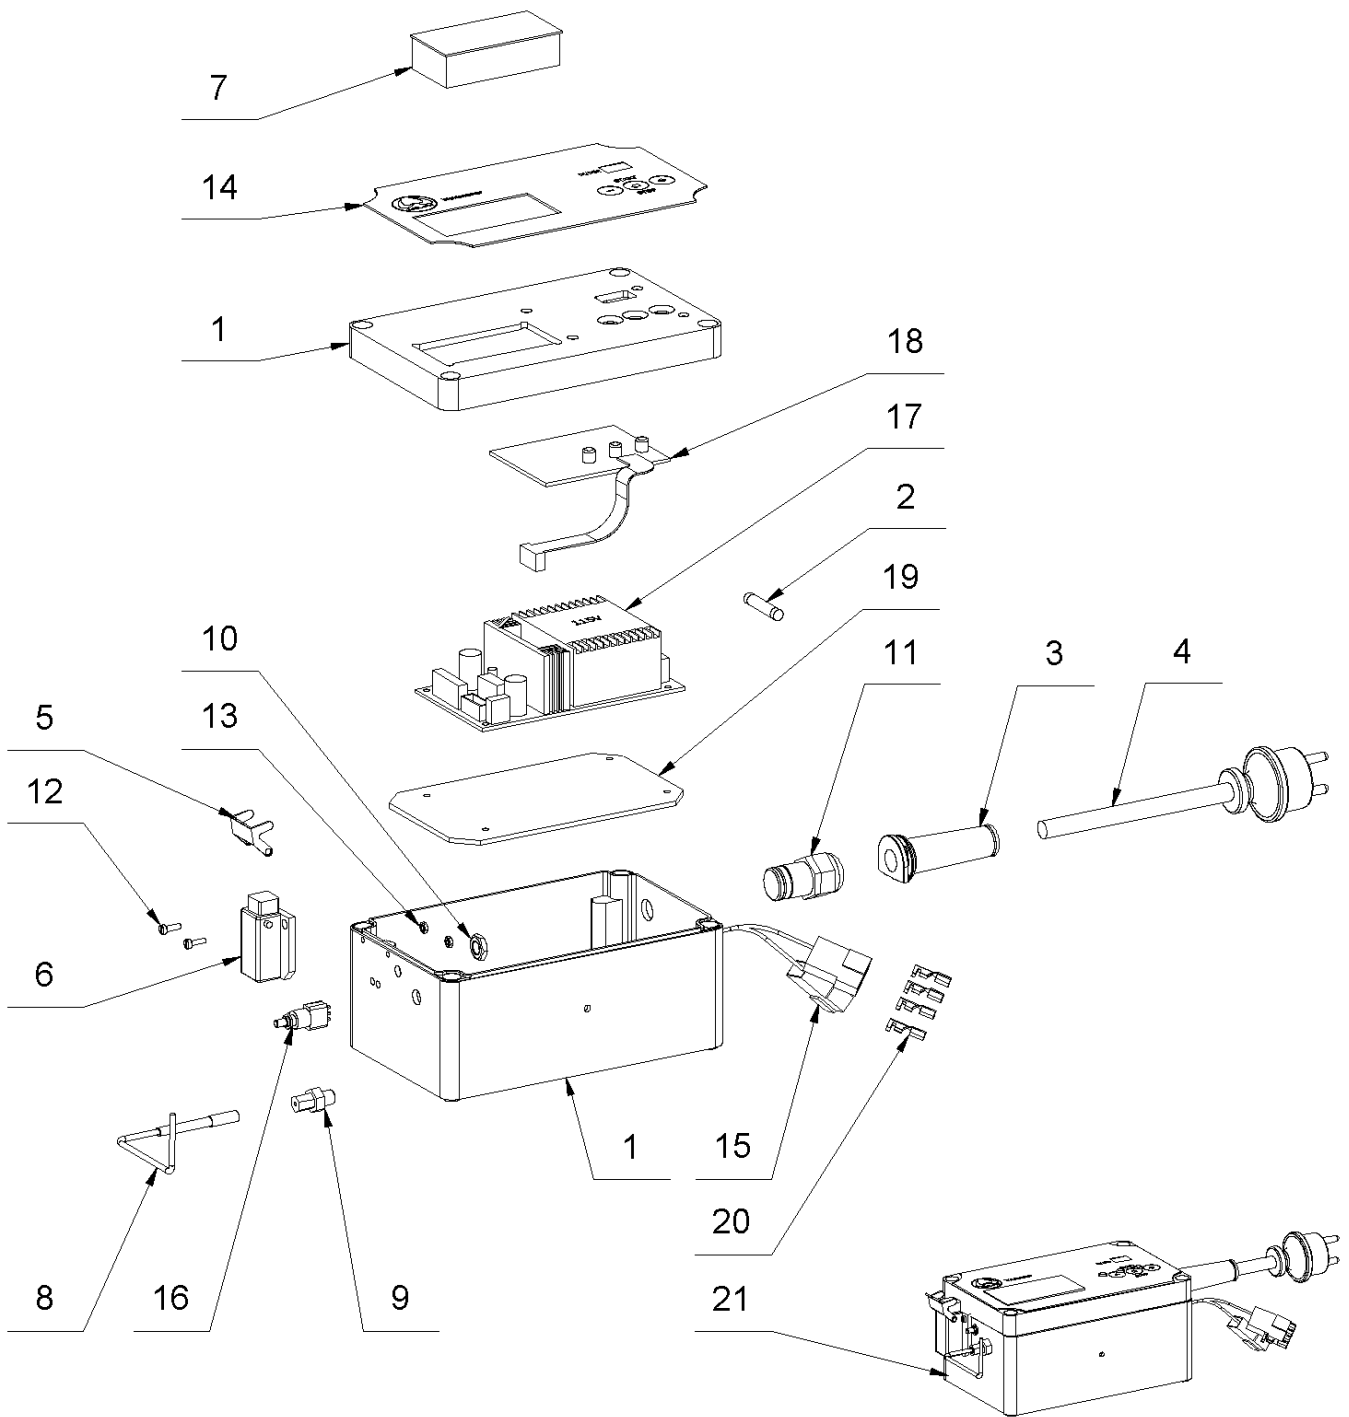

2 Control electronics

2 Control electronics

Item no.	Article no.	Description	Quantity
1	055603	Switch housing Weldmaster	1
2	061532	fuse 1A SAM 2	1
3	017664	Protective rubber sleeve	1
4	071009	El.cord 2x1,5²x4m w.plug USA	1
5	017795	Retaining Clip SAM 2	1
6	017560	Attachment coupling SAM 2	1
7	055492	temperature display Weldmaster	1
8	056751	temp.measuring needle cpl. Weldmaster	1
9	055496	fitting M8x1 Weldmaster	1
10	055513	Hexagon nut M8x1 DIN 936	1
11	014992	Protective cut-out switch	1
12	018246	Cylinder head screw M3x10 DIN 84	2
13	017629	Hexagon nut M3 DIN 934	2
14	055491	Keypad Weldmaster	1
15	017644	Housing for flat connector	2
16	014983	Calipers SAM 2	1
17	074195	Platine cpl. 115V Weldmaster	1
18	056009	Platine Electronics Weldm./SAM2	1
19	017930	Mounting plate SAM 2	1
20	017789	Flat plug sleeve B638	4
21	056393	Electronics cpl. 115V Weldmaster	1