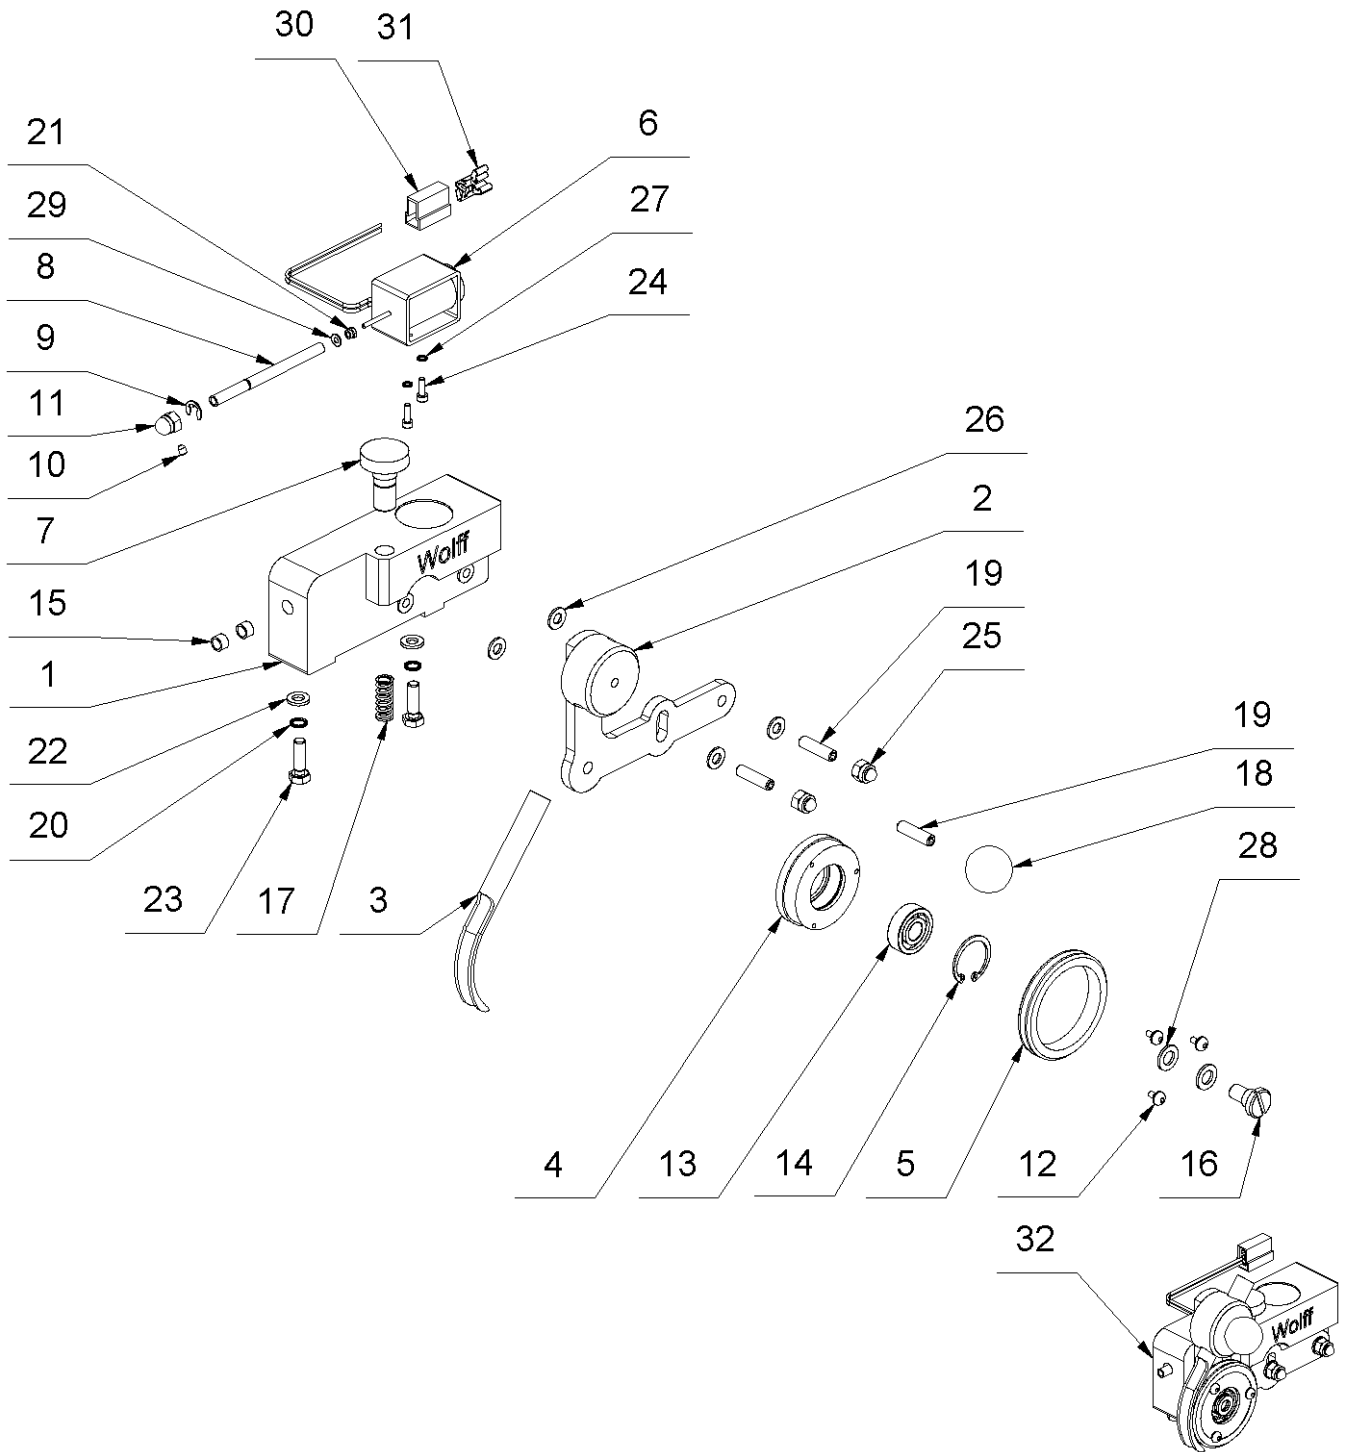

3 Housing block

3 Housing block

Item no.	Article no.	Description	Quantity
1	017880	Housing SAM 2	1
2	017882	Rocker SAM 2	1
3	015291	Welding rod feeding tube SAM 2	1
4	017933	Rim for welding wheel SAM 2	1
5	015282	Pressure roller SAM 2	1
6	015296	Shifting magnet SAM 2	1
7	017973	Knurled bolt M12x20	1
8	017972	Shifting rod SAM 2	1
9	017714	Safety washer d5 DIN 6799	1
10	064786	Thread pin M 4x 4 DIN 916	1
11	017986	cap nut SAM 2	1
12	017555	Lens head screw M3x6	3
13	017001	Ball Bearing 6000 2RSH	1
14	017692	Safety washer I26 / DIN 472	1
15	017759	Bushing 0605	2
16	017716	Flat head screw M8x 6 DIN 923	1
17	017751	Pressure spring VD-198 / 9,25x33x1,25	1
18	017543	Ball Handle 25mm M6 black	1
19	017683	Headless pin M 6x25 DIN 914	3
20	014859	Schnorr washer M6	2
21	017768	El.Stop-Nut M 3 DIN 985	1
22	014827	Washer M6 DIN 125 A	2
23	014771	Hexagonal screw M 6x 20 DIN 933	2
24	014715	Cylinder head screw M3x10 DIN 912	2
25	017728	cap nut M 6 DIN 986	2
26	017736	shim ring 6x12x1 DIN 988	4
27	017772	Schnorr washer M3	2
28	017648	shim ring 8x14x1,5 DIN 988	2
29	018223	disc M 3 DIN 125B vzkt	1
30	017668	Plug sleeve housing	1
31	017789	Flat plug sleeve B638	2