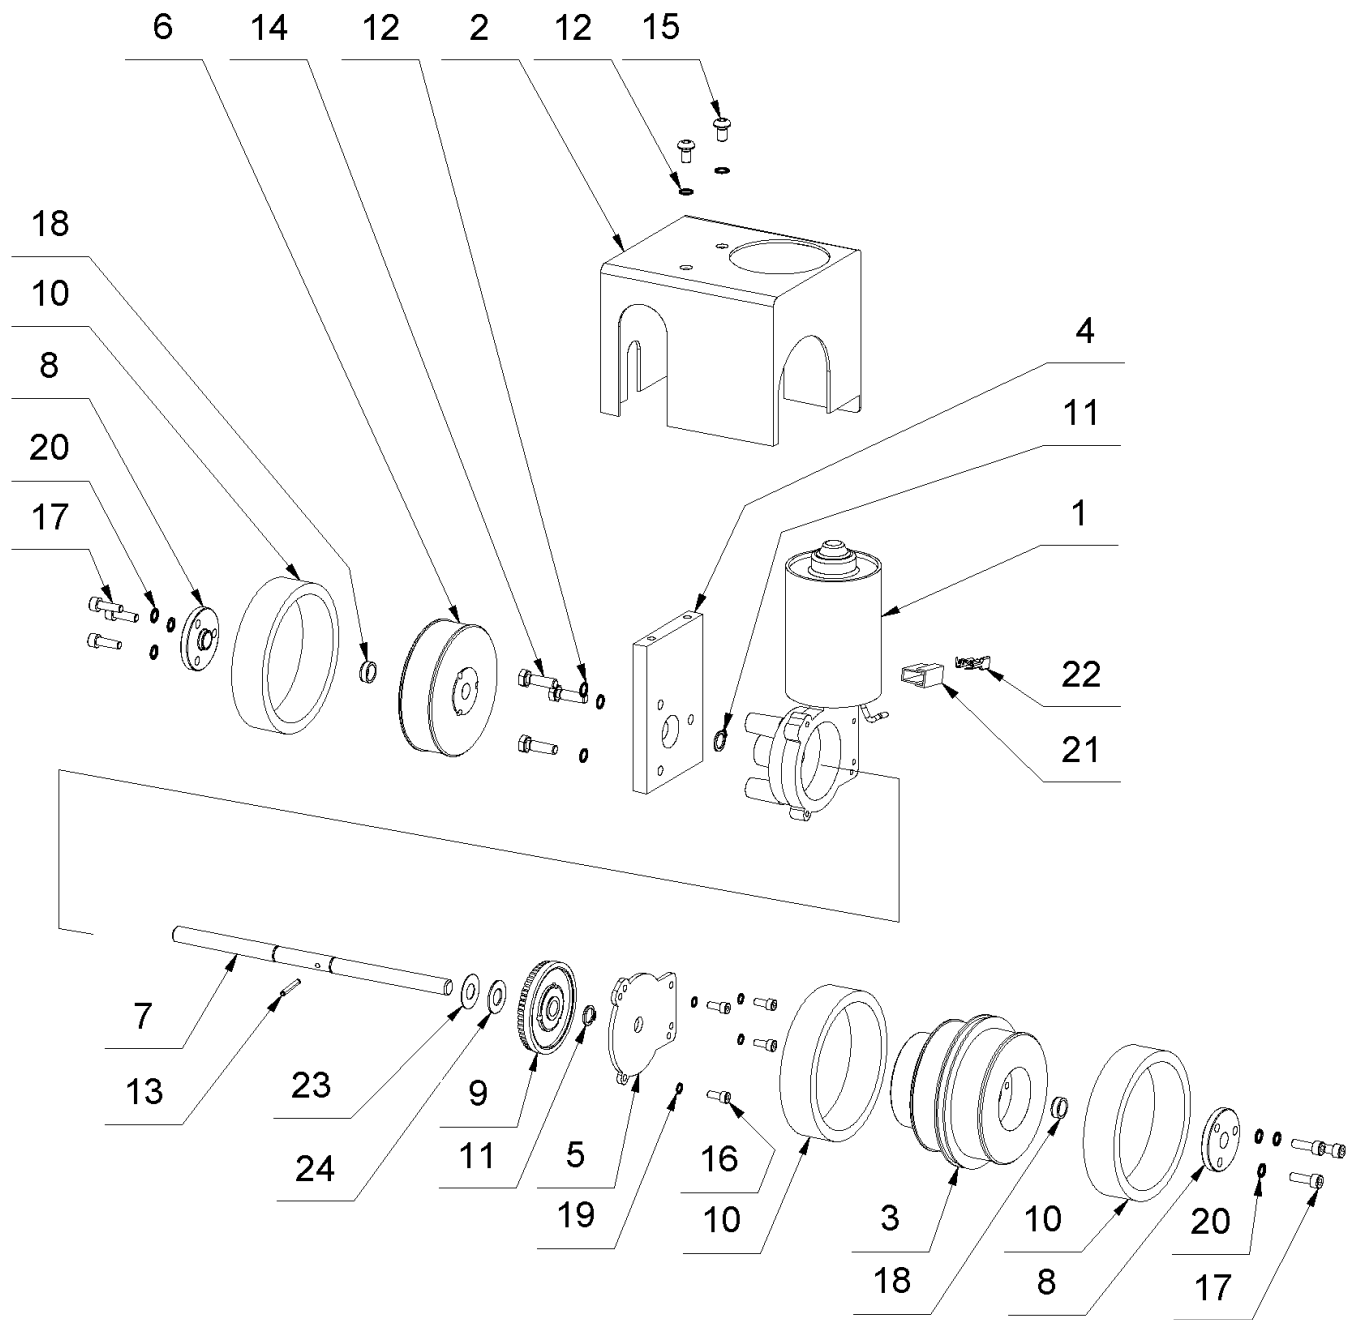

4 Drive Motor

4 Drive Motor

Item no.	Article no.	Description	Quantity
1	015301	Motor 230V+115V SAM 2 Siehe 82073	1
2	017853	Axle housing SAM 2	1
3	017833	Driving wheel SAM 2	1
4	017903	Ball bearing SAM 2	1
5	015290	Gear cover SAM 2	1
6	017849	Driving wheel, narrow SAM 2	1
7	015292	Axle Drive shaft SAM 2	1
8	017942	Tension flange SAM 2	2
9	015299	Worm wheel SAM 2 Siehe 82073	1
10	014930	Rubber band d62xd82x22 SAM 2	3
11	017694	Safety washer A10 DIN 471	2
12	014859	Schnorr washer M6	5
13	017775	spiral spring pin 3x20 DIN 7343	1
14	014771	Hexagonal screw M 6x 20 DIN 933	3
15	014799	Lens head screw M6x10	2
16	014717	Cylinder head screw M4x10 DIN 912	4
17	017610	Cylinder head screw M5x16 DIN 912	6
18	017774	Clamping sleeve 10x13 SAM 2	2
19	016961	Snorr washer M4	4
20	014858	Snorr washer M5	6
21	017668	Plug sleeve housing	1
22	017789	Flat plug sleeve B638	2
23	014840	Spacer 10x22x0.5	1
24	014844	Spring washer B M10 DIN 137	1