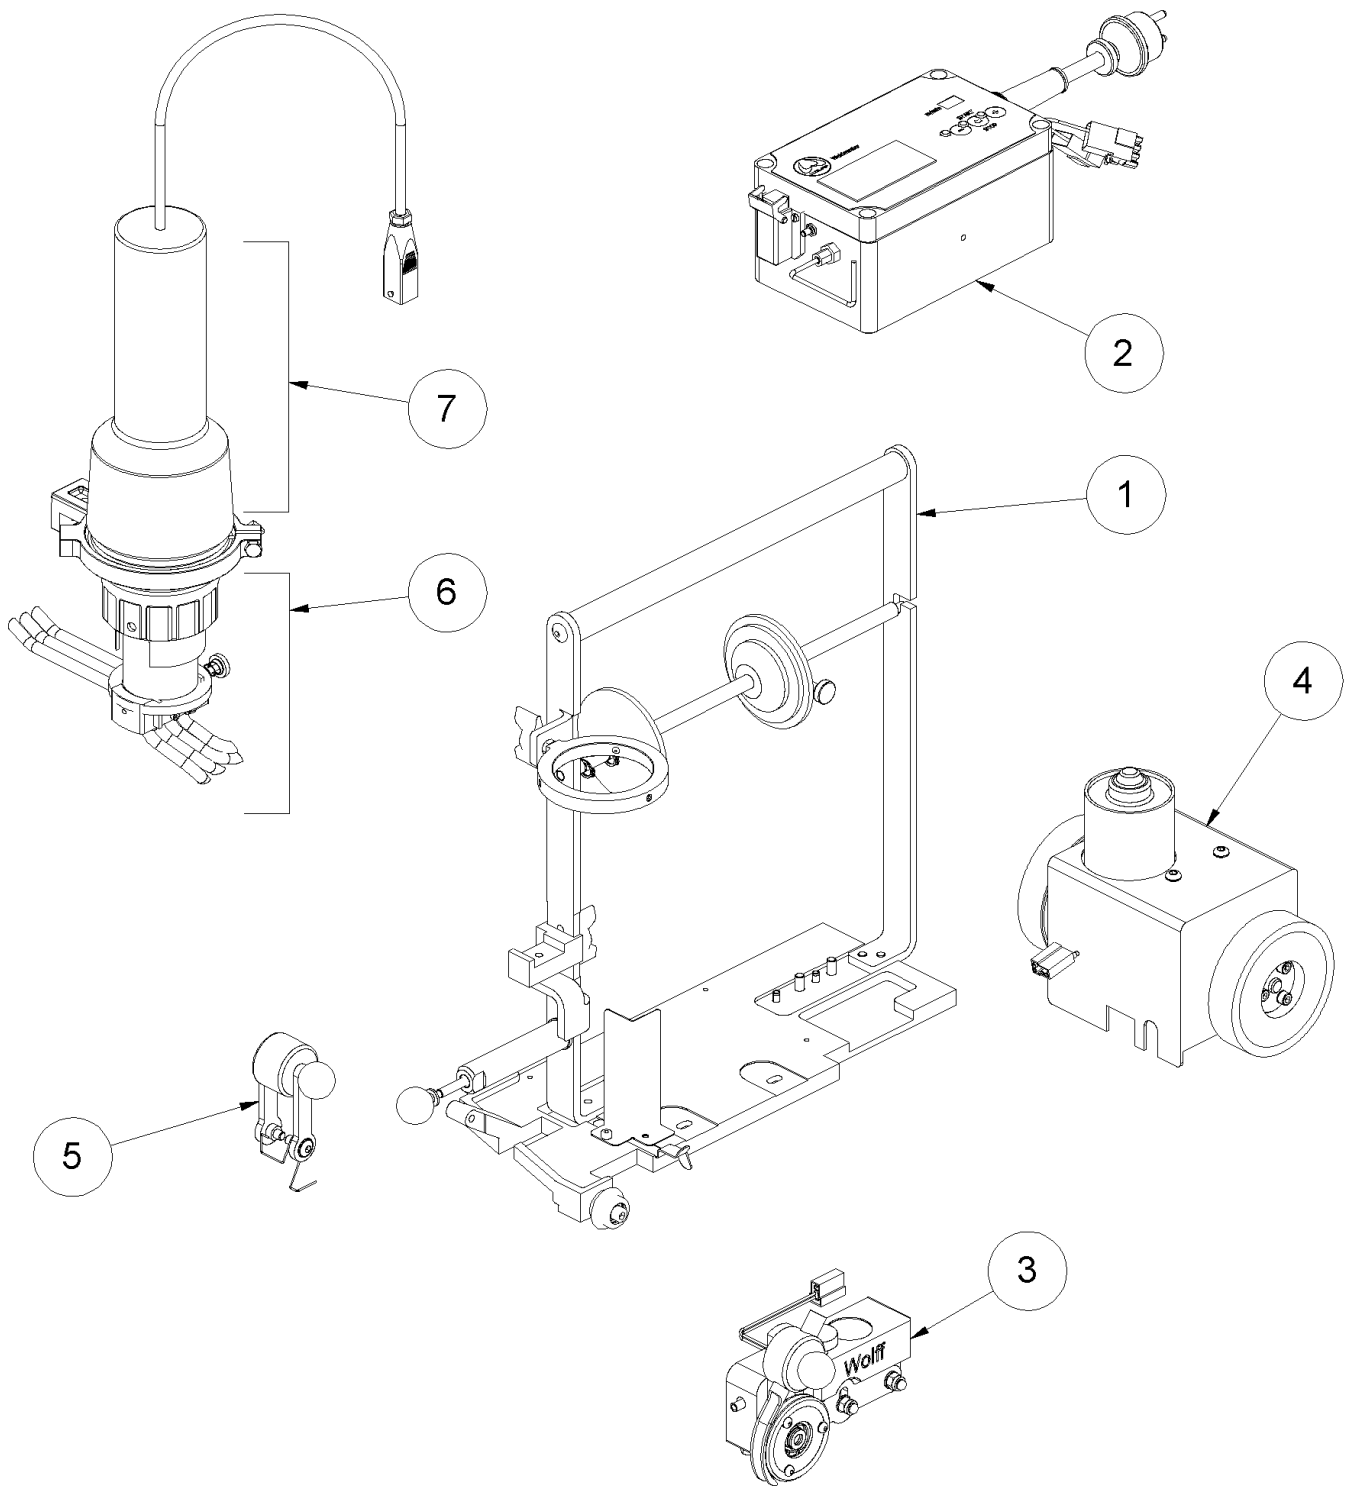

spare parts list Weldmaster 115V USA

Table of contents

2 Weldmaster (12/2009-09/2011)	3
1 Basic plate	5
2 Control electronics	8
3 Housing block	10
4 Drive Motor	12
5 Wall switch off	14
6 Welding head	16
7 Heating blower	18
8 Circuit diagram	20
9 Accesories	21

2 Weldmaster (12/2009-09/2011)

2 Weldmaster (12/2009-09/2011)

Item no.	Article no.	Description
1	02_01_056255	Basic plate
2	02_02_056392	Control electronics
3	01_03_013479	Housing block
4	01_04_013479	Drive Motor
5	02_05_056255	Wall switch off
6	02_06_056255	Welding head
7	01_07_013479	Heating blower
8	01_08_056255	Circuit diagram
9	01_09_056255	Accesories

1 Basic plate

1 Basic plate

Item no.	Article no.	Description	Quantity
1	015285	Base plate SAM 2	1
2	015287	Axle for welding rod	1
3	017860	Shackle up front SAM 2	1
4	015288	Strap back SAM 2	1
5	017886	Axle f.shackle SAM 2	1
6	017421	Roller holder rigid	1
7	015289	Roller holder moveable SAM 2	1
8	014723	Cylinder head screw M5x40 DIN 912	1
9	017940	Bracket support SAM 2	1
10	056238	switch bush Weldmaster	1
11	017934	Supporting ring SAM 2	1
12	017615	Pressing plate SAM 2	1
13	015300	Nozzle cover SAM 2	1
14	056250	Hexagonal screw M 6x120 DIN 933	1
15	015040	Guide roller compl	1
16	015258	Guiding roll SM1200	1
17	017538	Ball bearing 626 2RS	1
18	014827	Washer M6 DIN 125 A	2
19	017552	Lens head screw M 6x16 ISO 7380	2
20	017724	Washer 6,4 DIN 9021	1
21	017694	Safety washer A10 DIN 471	2
22	014894	Pressure spring VD-090E / 9x23,90x0,55	1
23	017543	Ball Handle 25mm M6 black	1
24	017717	Cylindrical pin 6x 24 DIN 6325	2
25	018196	Headless pin M 6x12 DIN 915	3
26	017524	Headless pin M6x40 DIN 913	1
27	014756	Countersunk screw M6x16 DIN 7991 10.9	2
28	014757	Countersunk screw M6x20 DIN 7991 10.9	2
29	017678	Cylinder head screw M6x30 DIN 912	1
30	014809	Hexagon nut M6 DIN 934	6
31	014889	Spiral pin 5x16/7374	2
32	014771	Hexagonal screw M 6x 20 DIN 933	1
33	055512	Screw M 6x15	1
34	014802	Thumb screw M 5	1