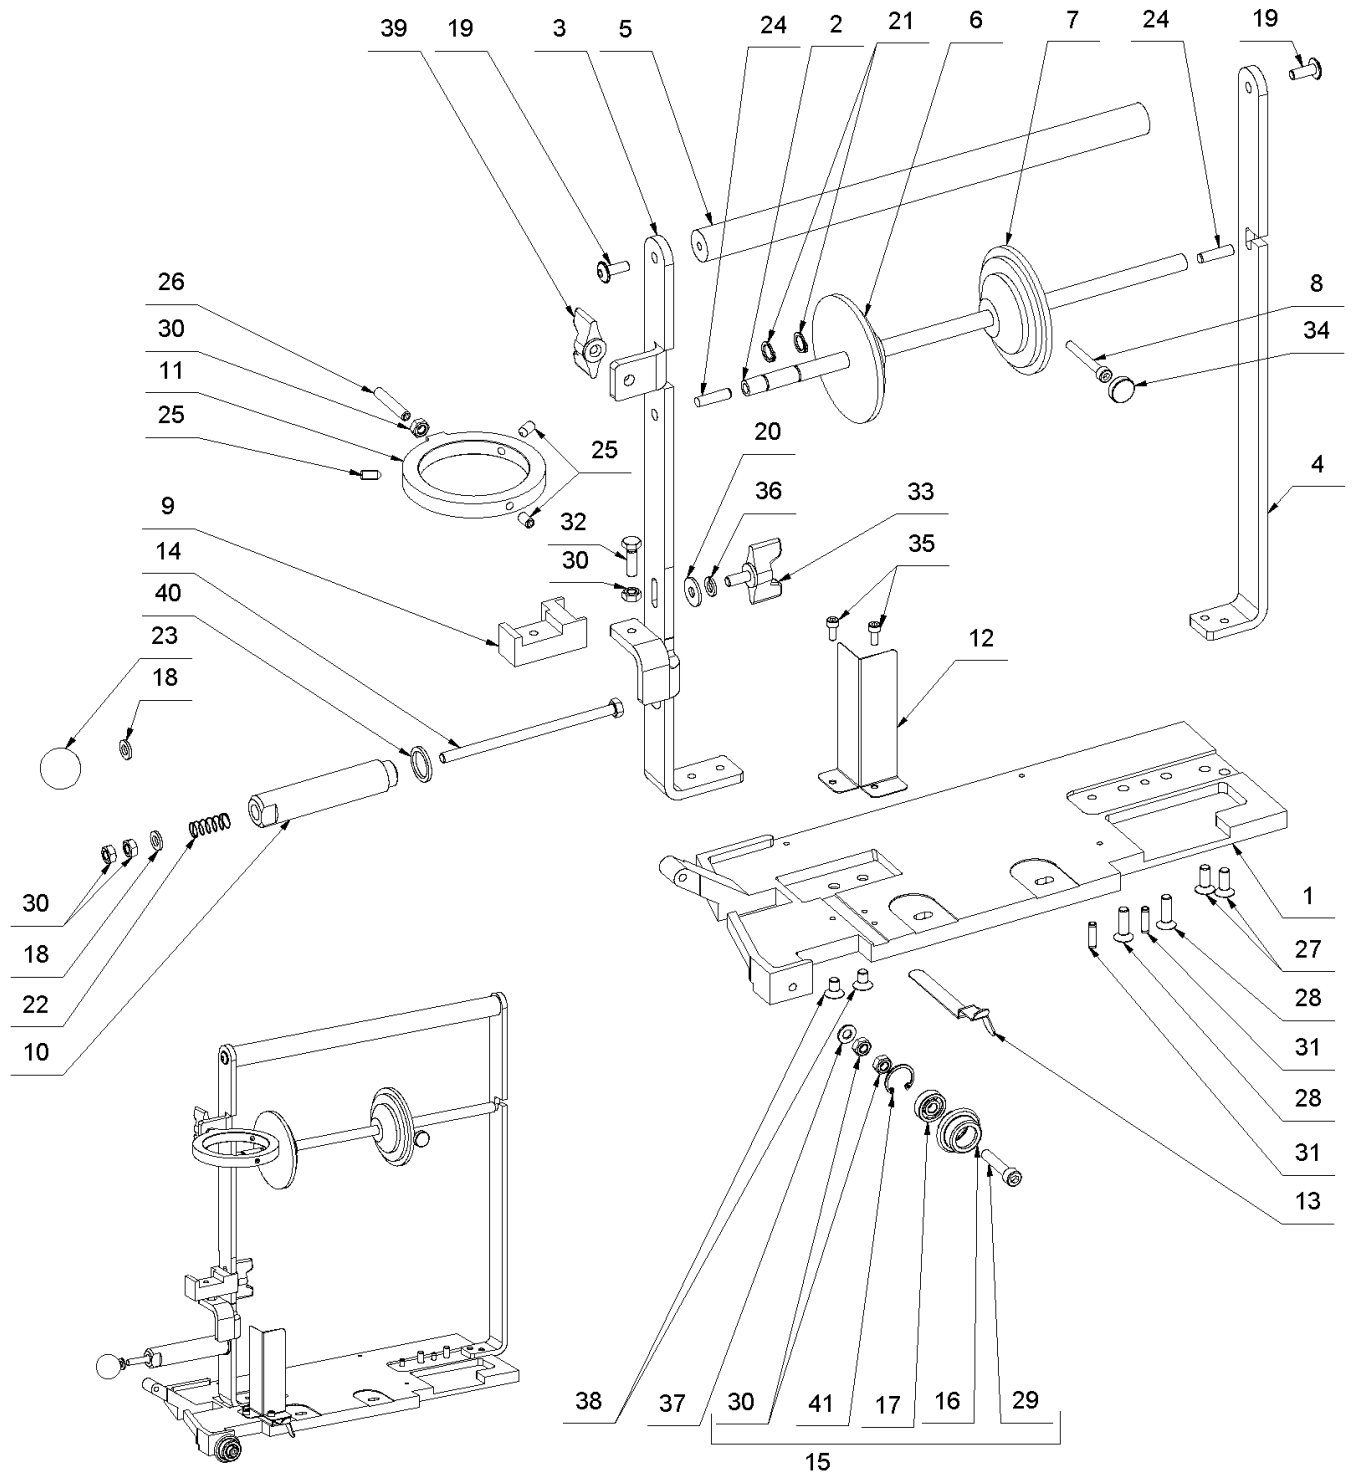

1 Basic plate

1 Basic plate

Item no.	Article no.	Description	Quantity
1	015285	Base plate SAM 2	1
2	015287	Axle for welding rod	1
3	017860	Shackle up front SAM 2	1
4	015288	Strap back SAM 2	1
5	017886	Axle f.shackle SAM 2	1
6	017421	Roller holder rigid	1
7	015289	Roller holder moveable SAM 2	1
8	014723	Cylinder head screw M5x40 DIN 912	1
9	017940	Bracket support SAM 2	1
10	056238	switch bush Weldmaster	1
11	017934	Supporting ring SAM 2	1
12	017615	Pressing plate SAM 2	1
13	015300	Nozzle cover SAM 2	1
14	056250	Hexagonal screw M 6x120 DIN 933	1
15	015040	Guide roller compl	1
16	015258	Guiding roll SM1200	1
17	017538	Ball bearing 626 2RS	1
18	014827	Washer M6 DIN 125 A	2
19	017552	Lens head screw M 6x16 ISO 7380	2
20	017724	Washer 6,4 DIN 9021	1
21	017694	Safety washer A10 DIN 471	2
22	014894	Pressure spring VD-090E / 9x23,90x0,55	1
23	017543	Ball Handle 25mm M6 black	1
24	017717	Cylindrical pin 6x 24 DIN 6325	2
25	018196	Headless pin M 6x12 DIN 915	3
26	017524	Headless pin M6x40 DIN 913	1
27	014756	Countersunk screw M6x16 DIN 7991 10.9	2
28	014757	Countersunk screw M6x20 DIN 7991 10.9	2
29	017678	Cylinder head screw M6x30 DIN 912	1
30	014809	Hexagon nut M6 DIN 934	6
31	014889	Spiral pin 5x16/7374	2
32	014771	Hexagonal screw M 6x 20 DIN 933	1
33	055512	Screw M 6x15	1
34	014802	Thumb screw M 5	1