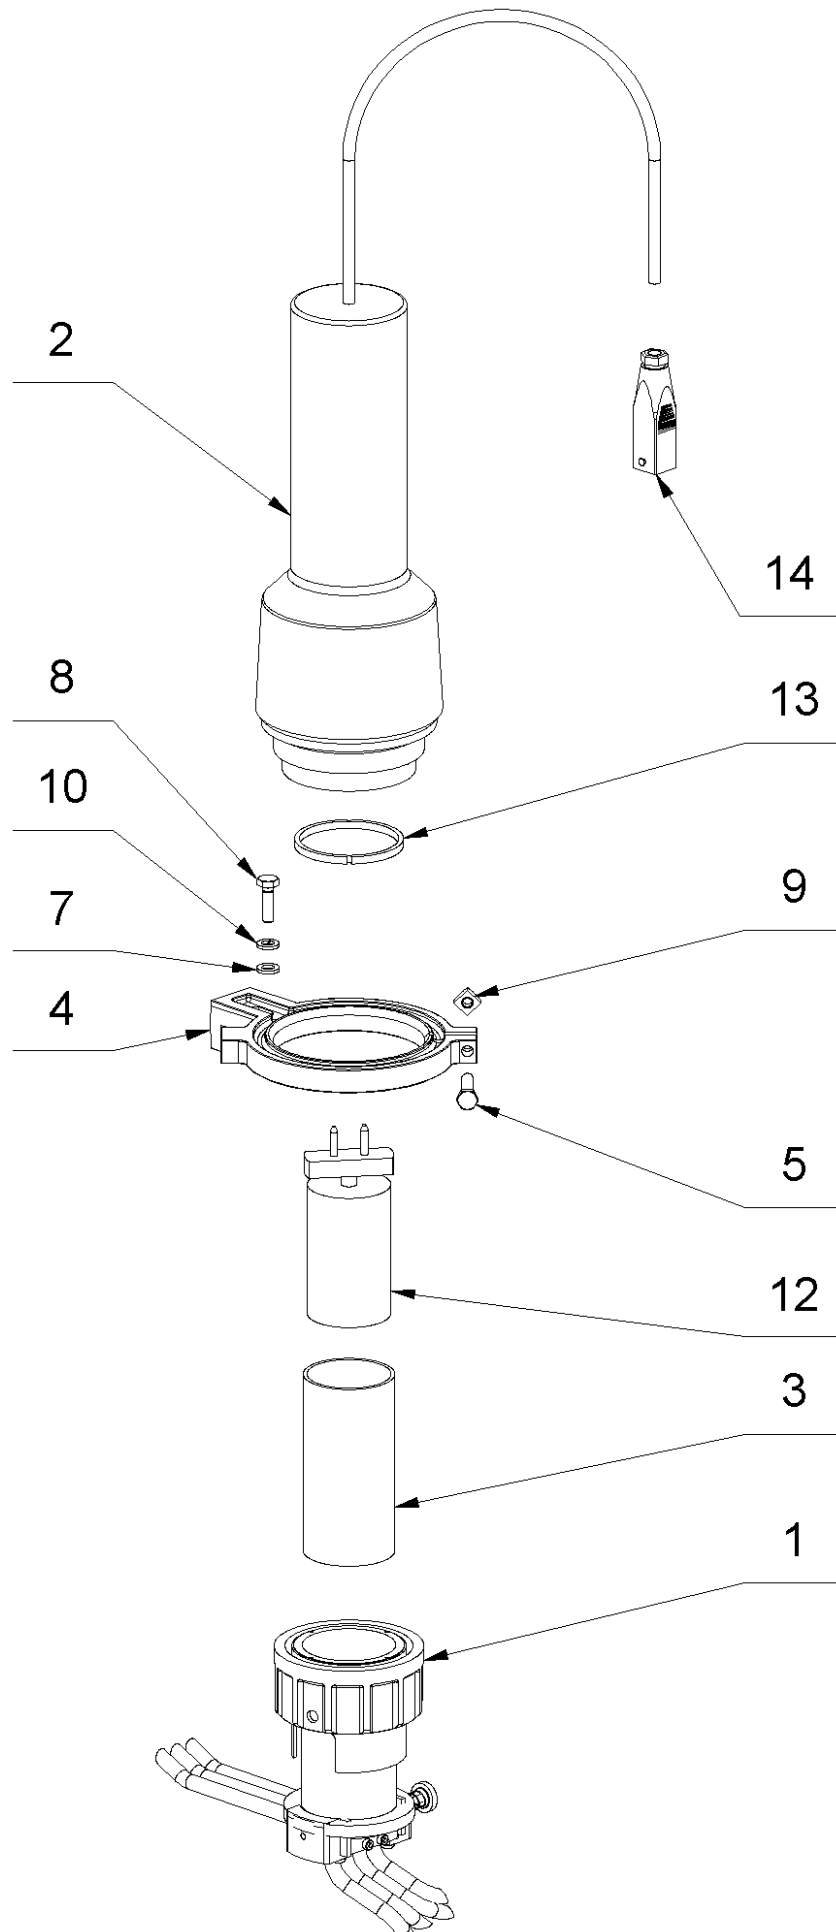

6 Welding head

---

6 Welding head

Item no.	Article no.	Description	Quantity
1	055498	Welding gun top w.temp.displayWeldmaster	1
2	017576	Burner 120V SAM 2/50-60Hz	2
3	019289	Insulating tube SAM 2 f.heating element	1
4	015286	Bracket SAM 2	1
5	014773	Hexagonal screw M 6x 30 DIN933	1
7	014827	Washer M6 DIN 125 A	1
8	014771	Hexagonal screw M 6x 20 DIN 933	1
9	014819	Square nut M6/557	1
10	014843	Spring washer 6 DIN 127 B	1
12	018515	Heating element 115V 1600W SAM 2	1
13	017729	Insulated disc SAM 2	1
14	017635	Plug with traction relief SAM 2	1