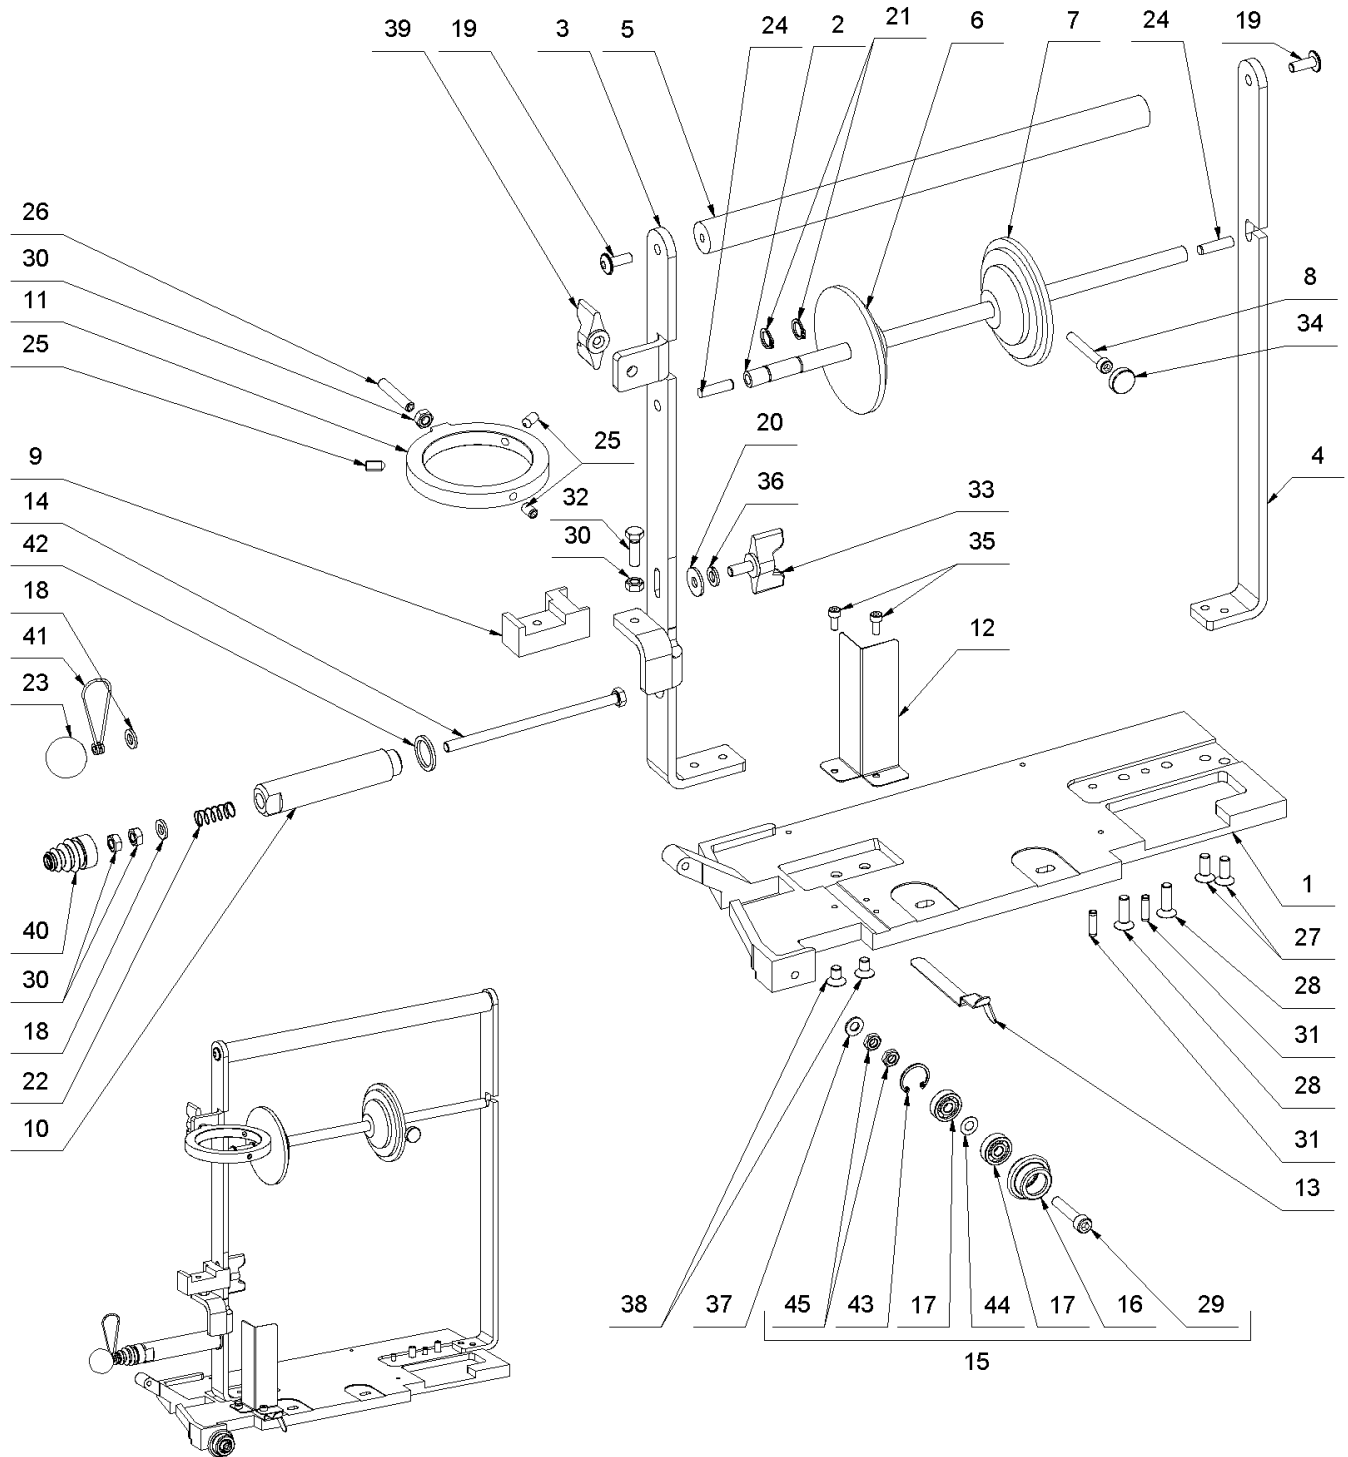

5 Weldmaster (06/2014-07/2016)

5 Weldmaster (06/2014-07/2016)

Item no.	Article no.	Description
1	05_01_056255	Basic plate
2	05_02_056392	Control electronics
3	05_03_056255	Housing block
4	05_04_056255	Drive Motor
5	02_05_056255	Wall switch off
6	02_06_056255	Welding head
7	01_07_013479	Heating blower
8	01_08_056255	Circuit diagram
9	01_09_056255	Accesories

1 Basic plate

1 Basic plate

Item no.	Article no.	Description	Quantity
1	015285	Base plate SAM 2	1
2	015287	Axle for welding rod	1
3	017860	Shackle up front SAM 2	1
4	015288	Strap back SAM 2	1
5	017886	Axle f.shackle SAM 2	1
6	017421	Roller holder rigid	1
7	015289	Roller holder moveable SAM 2	1
8	014723	Cylinder head screw M5x40 DIN 912	1
9	017940	Bracket support SAM 2	1
10	056238	switch bush Weldmaster	1
11	017934	Supporting ring SAM 2	1
12	017615	Pressing plate SAM 2	1
13	015300	Nozzle cover SAM 2	1
14	056250	Hexagonal screw M 6x120 DIN 933	1
15	015040	Guide roller compl	1
16	015258	Guiding roll SM1200	1
17	017538	Ball bearing 626 2RS	2
18	014827	Washer M6 DIN 125 A	2
19	017552	Lens head screw M 6x16 ISO 7380	2
20	017724	Washer 6,4 DIN 9021	1
21	017694	Safety washer A10 DIN 471	2
22	014894	Pressure spring VD-090E / 9x23,90x0,55	1
23	017543	Ball Handle 25mm M6 black	1
24	017717	Cylindrical pin 6x 24 DIN 6325	2
25	018196	Headless pin M 6x12 DIN 915	3
26	017524	Headless pin M6x40 DIN 913	1
27	014756	Countersunk screw M6x16 DIN 7991 10.9	2
28	014757	Countersunk screw M6x20 DIN 7991 10.9	2
29	017678	Cylinder head screw M6x30 DIN 912	1
30	014809	Hexagon nut M6 DIN 934	4
31	014889	Spiral pin 5x16/7374	2
32	014771	Hexagonal screw M 6x 20 DIN 933	1
33	055512	Screw M 6x15	1
34	014802	Thumb screw M 5	1