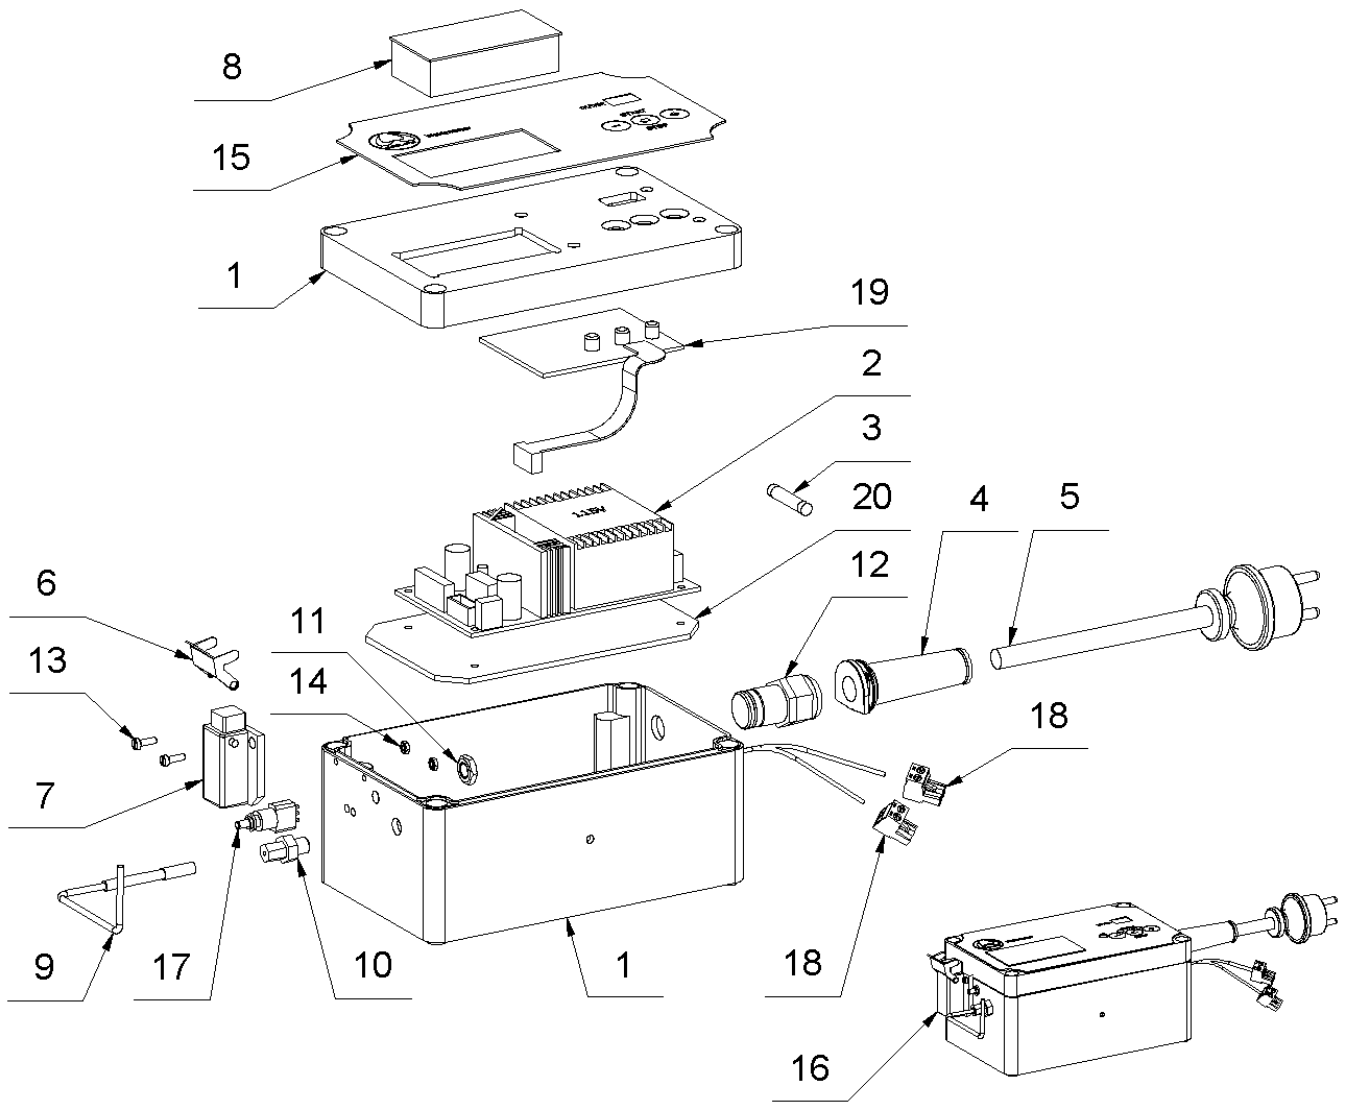

2 Control electronics

2 Control electronics

Item no.	Article no.	Description	Quantity
1	055603	Switch housing Weldmaster	1
2	074195	Platine cpl. 115V Weldmaster	1
3	061532	fuse 1A SAM 2	1
4	017664	Protective rubber sleeve	1
5	071009	El.cord 2x1,5²x4m w.plug USA	3
6	017795	Retaining Clip SAM 2	1
7	017560	Attachment coupling SAM 2	1
8	055492	temperature display Weldmaster	1
9	056751	temp.measuring needle cpl. Weldmaster	1
10	055496	fitting M8x1 Weldmaster	1
11	055513	Hexagon nut M8x1 DIN 936	1
12	014992	Protective cut-out switch	1
13	018246	Cylinder head screw M3x10 DIN 84	2
14	017629	Hexagon nut M3 DIN 934	2
15	055491	Keypad Weldmaster	1
16	056393	Electronics cpl. 115V Weldmaster	1
17	014983	Calipers SAM 2	1
18	075014	Connector 2ProngStraight Plug 24V	2
19	056009	Platine Electronics Weldm./SAM2	1
20	017930	Mounting plate SAM 2	1
21	056750	Cable set Temperaturdisplay	1