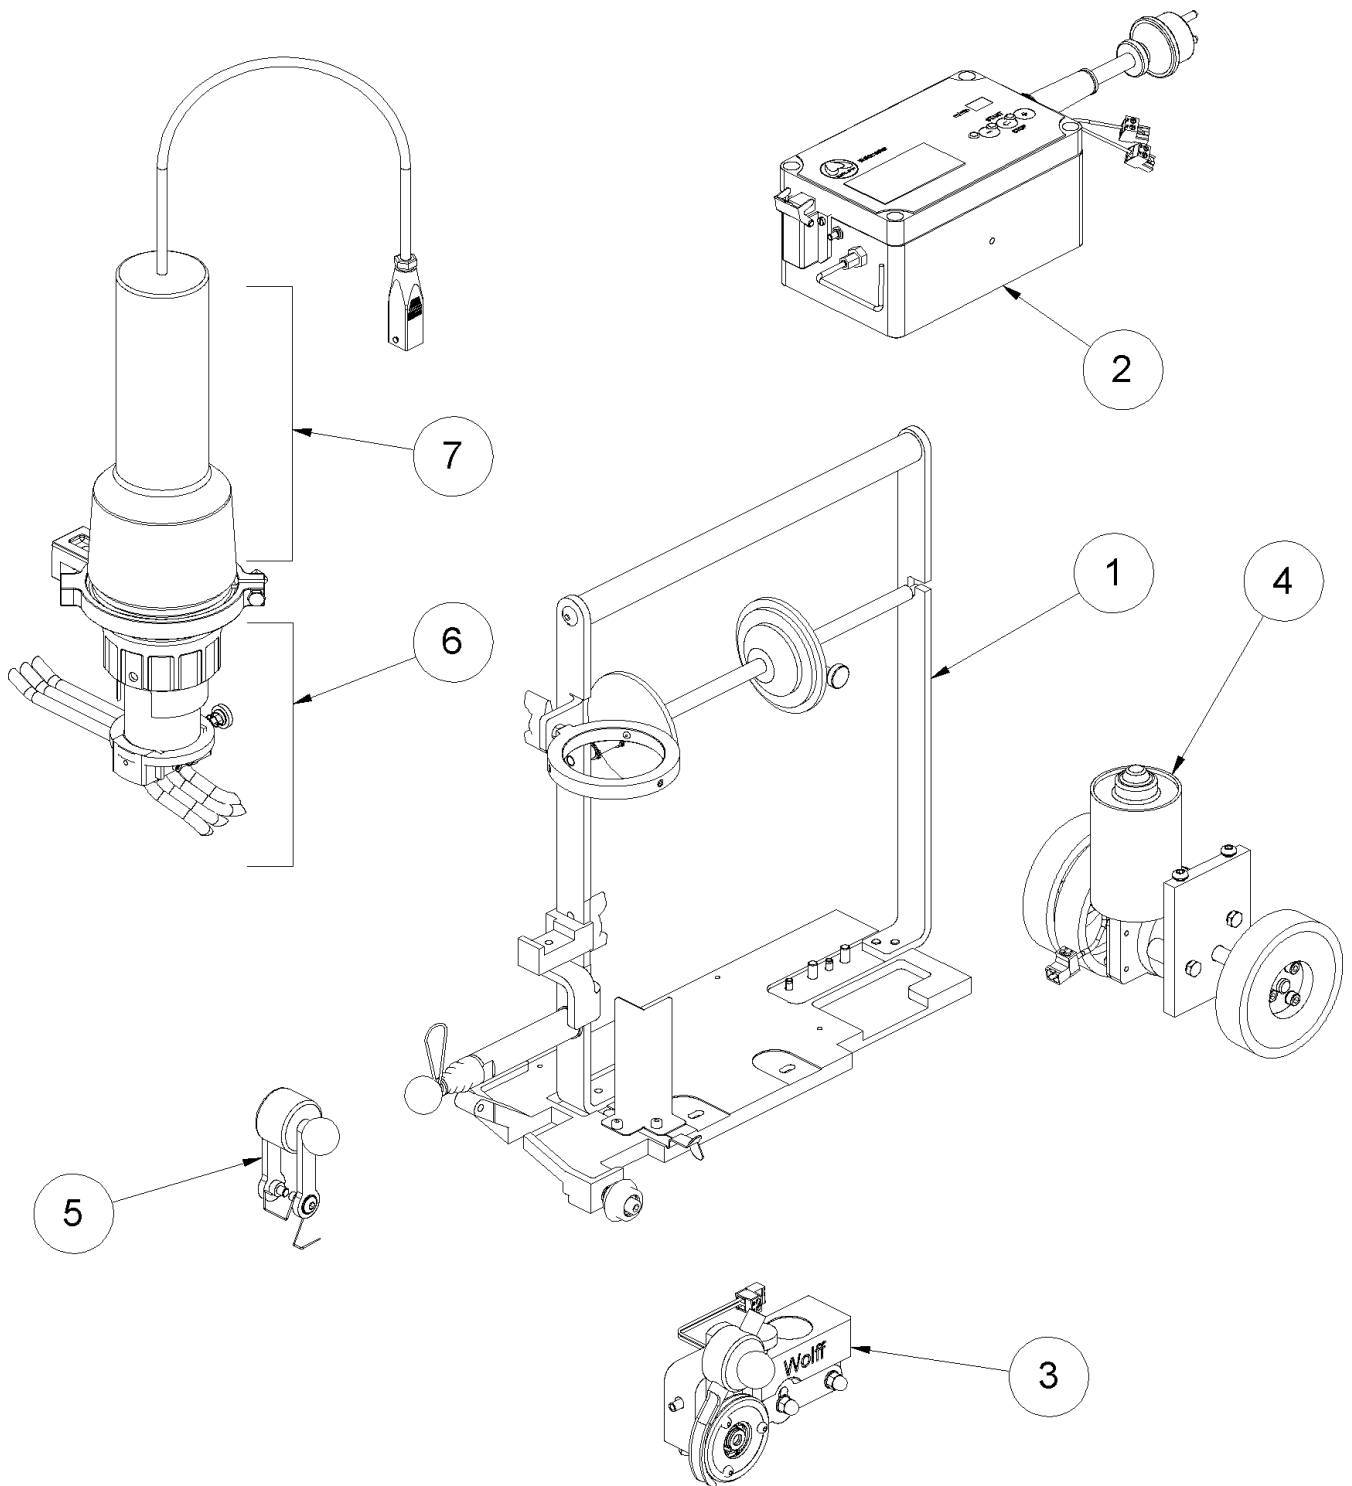

5 Weldmaster (06/2014-07/2016)

5 Weldmaster (06/2014-07/2016)

Item no.	Article no.	Description
1	05_01_056255	Basic plate
2	05_02_056392	Control electronics
3	05_03_056255	Housing block
4	05_04_056255	Drive Motor
5	02_05_056255	Wall switch off
6	02_06_056255	Welding head
7	01_07_013479	Heating blower
8	01_08_056255	Circuit diagram
9	01_09_056255	Accesories