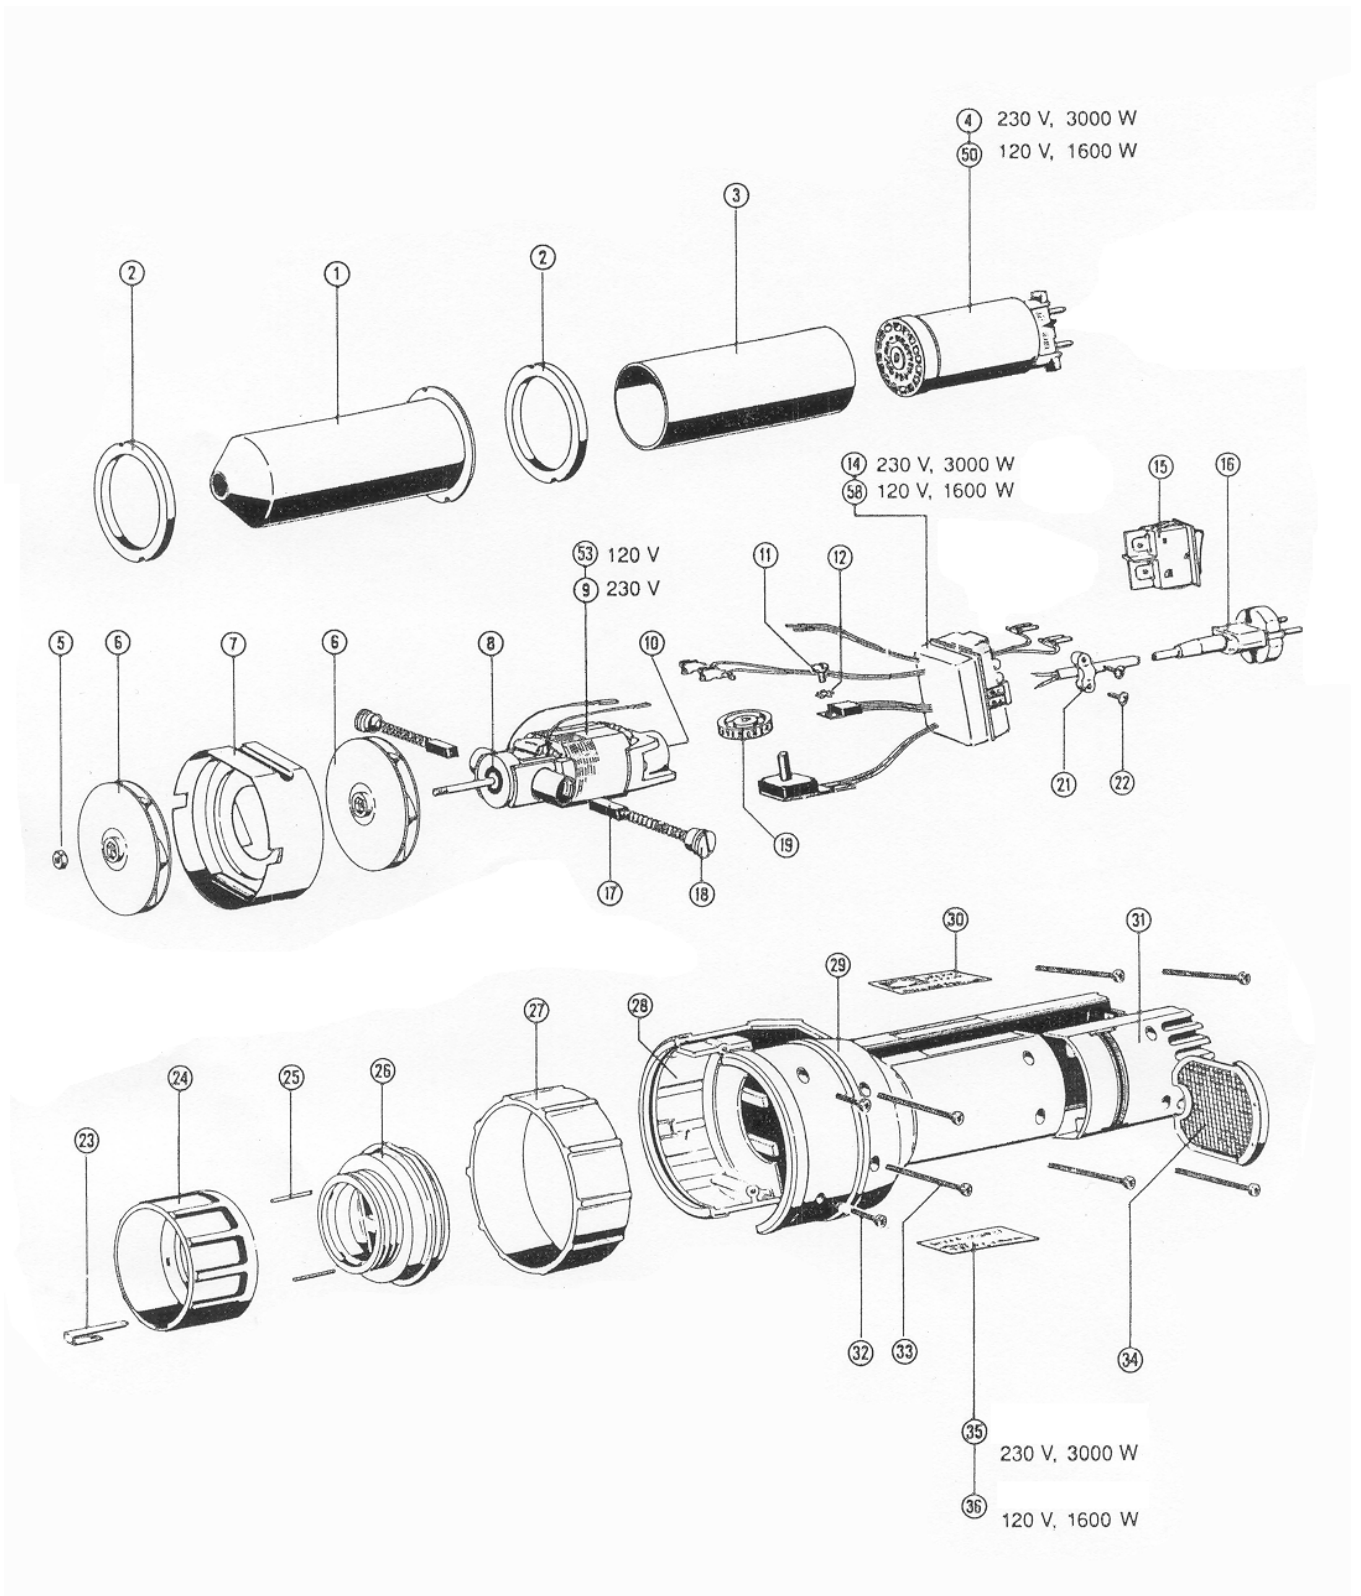

7 Heating blower

7 Heating blower

Item no.	Article no.	Description
1		Socket
2		Grummet
3		Insulating tube
4		Heating element
5		Hexagon nut
6		Cooling fan
7		Fan housing
8		Ball bearing
10		Ball bearing
11		Cylindrical screw
12		Belt pulley
14	017482	Elektronic K25.30 SAM 2 /230V
15	050873	Switch SAM 2
16		Electrical cord
17	017461	Carbon brush 230V+115VSAM 2
18		Screw
19	041882	Rotary button f.electronic control SAM 2
21		Ring bolt
22		Screw
25		Pin
26	021038	Housing cap f.burner SAM 2
27		Charge ring
28		Housing left
29		Housing right
30		Logo
31		Cover
32		Binding head
33		Binding head
34		Sifter
35		Type plate
36		Type plate
50		Heating element
53		Motor
58		Electronics