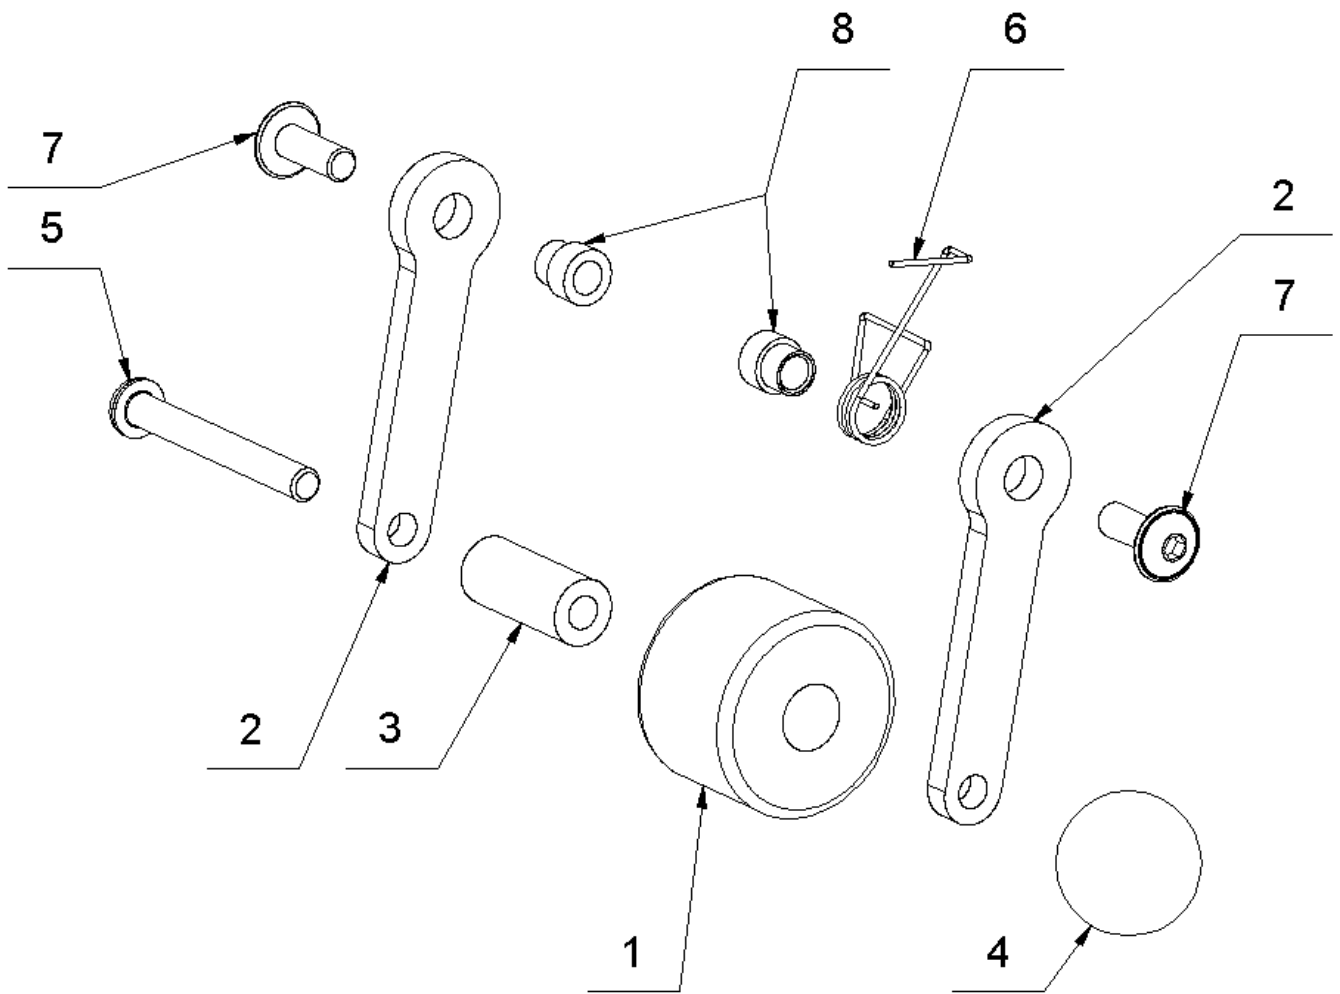

5 Wall switch off

5 Wall switch off

Item no.	Article no.	Description	Quantity
1	056236	reel Weldmaster	1
2	056235	lever Weldmaster	2
3	056237	Bague p.poulie Weldmaster	1
4	017543	Ball Handle 25mm M6 black	1
5	056251	Lens head screw M6x50 ISO 7380	1
6	056621	leg spring Weldmaster	2
7	017552	Lens head screw M 6x16 ISO 7380	2
8	017978	distance bushing SAM 2 Abhebevorr.	2